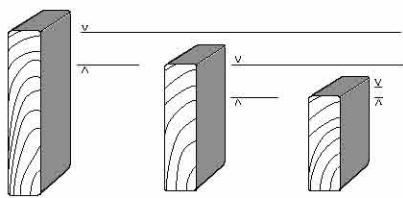

Jungle Gym

1

450.240

Bridge Module

2

3

4 x 210 cm (82 5/8")

3 x 200 cm (78 3/4")

4 x 180 cm (70 7/8")

2 x 130 cm (51 1/4")

2 x 100 cm (39 3/8")

5 x 80 cm (31 1/2")

2 x 56 cm (22")

4 x 34 cm (13 3/8")

145 mm (5 3/4")

130 mm (5 1/8")

110 mm (4 3/8")

≥90 mm (3 1/2")

15 mm 28 mm 15 mm 28 mm 15 mm 28 mm
(5/8") (1 1/8") (5/8") (1 1/8") (5/8") (1 1/8")

13 x 15 x 18 x 86 cm (31 1/2")

12 x 13 x 14 x 80 cm (23 5/8")

27 x 32 x 39 x ≤67 cm (23 5/8")

4 x 4 x 5 x 60 cm (23 5/8")

Palace

11

1x ≤ 94 cm (37")

Farm

1x ≤ 92 cm (36 1/4")

Fort

1x ≤ 68 cm (26 3/4")