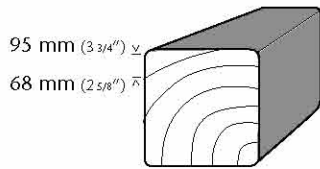

Jungle Gym

1

450.240

Bridge Module

2

3

4 x 210 cm (82 5/8")

3 x 200 cm (78 3/4")

4 x 180 cm (70 7/8")

2 x 130 cm (51 1/4")

2 x 100 cm (39 3/8")

5 x 80 cm (31 1/2")

2 x 56 cm (22")

4 x 34 cm (13 3/8")

145 mm (5 3/4")

130 mm (5 1/8")

110 mm (4 3/8")

≥90 mm (3 1/2")

15 mm 28 mm 15 mm 28 mm 15 mm 28 mm
(5/8") (1 1/8") (5/8") (1 1/8") (5/8") (1 1/8")

13 x 15 x 18 x 86 cm (31 1/2")

12 x 13 x 14 x 80 cm (23 5/8")

27 x 32 x 39 x ≤67 cm (23 5/8")

1x ≤ 90 cm (35 1/2")

Chalet

1x ≤ 90 cm (35 1/2")

Villa

1x = 150 cm (59")

1x = 95 cm (37 3/8")

2x ≤ 58 cm (22 7/8")

1x ≤ 90 cm (35 1/2")