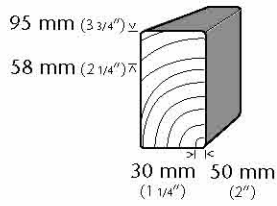

Jungle Gym

1

450.240

Bridge Module

2

3

4 x 210 cm (82 5/8")

3 x 200 cm (78 3/4")

4 x 180 cm (70 7/8")

2 x 130 cm (51 1/4")

2 x 100 cm (39 3/8")

5 x 80 cm (31 1/2")

2 x 56 cm (22")

4 x 34 cm (13 3/8")

145 mm (5 3/4")

130 mm (5 1/8")

110 mm (4 3/8")

≥90 mm (3 1/2")

15 mm 28 mm 15 mm 28 mm 15 mm 28 mm
(5/8") (1 1/8") (5/8") (1 1/8") (5/8") (1 1/8")

13 x 15 x 18 x 86 cm (31 1/2")

12 x 13 x 14 x 80 cm (23 5/8")

27 x 32 x 39 x ≤67 cm (23 5/8")

1x ≤ 90 cm (35 1/2")

Chalet

1x ≤ 90 cm (35 1/2")

Villa

1x = 150 cm (59")

1x = 95 cm (37 3/8")

2x ≤ 58 cm (22 7/8")

1x ≤ 90 cm (35 1/2")